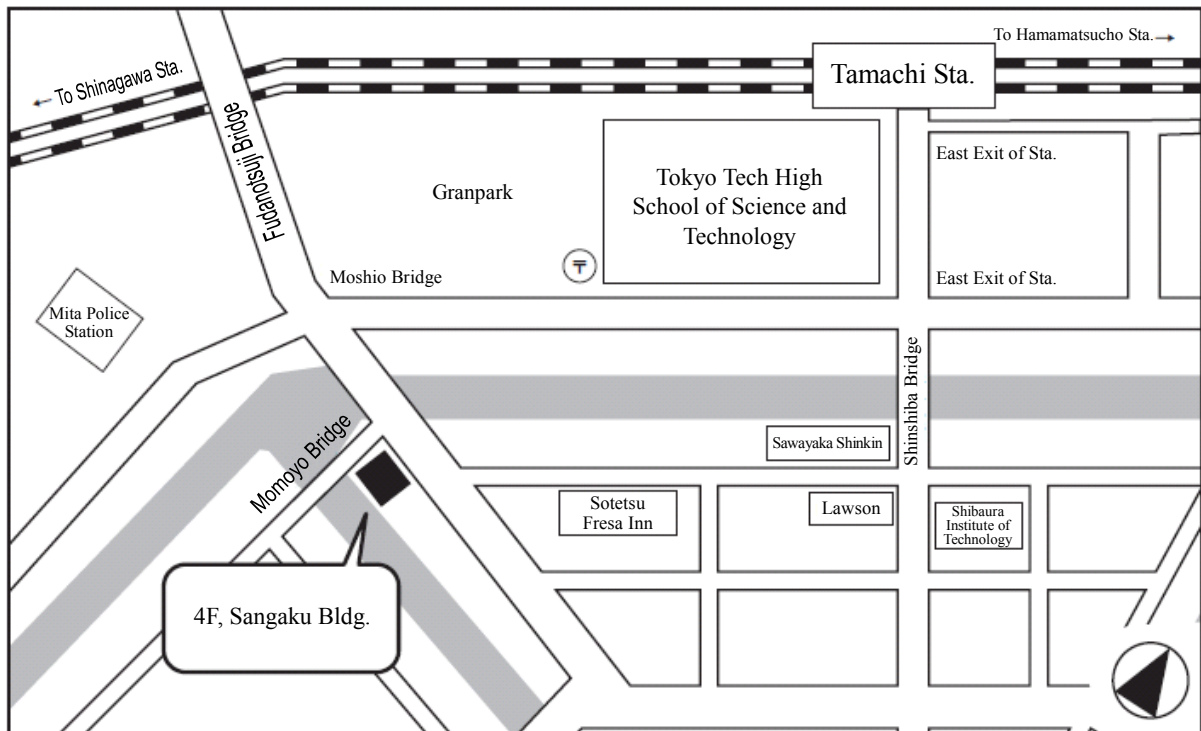

Access Map

3-20-2, Shibaura, Minato-ku, Tokyo

Means of access: 6-minute walk from Tamachi Station, JR Yamanote Line / Keihin Tohoku Line
7-minute walk from Mita Station, Toei Subway Asakusa Line
8-minute walk from Mita Station, Toei Subway Mita Line